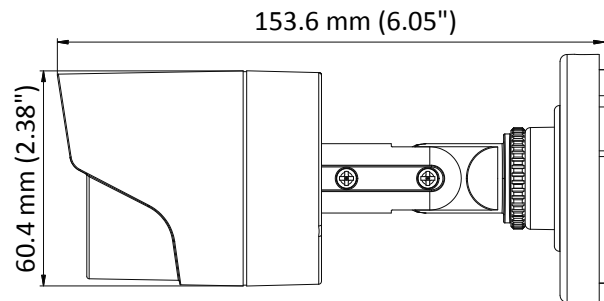

Dimensions