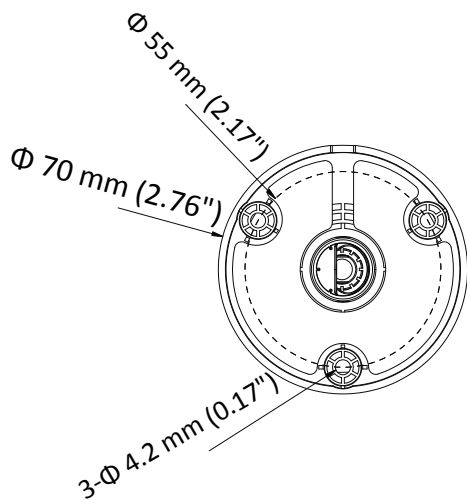

Dimensions