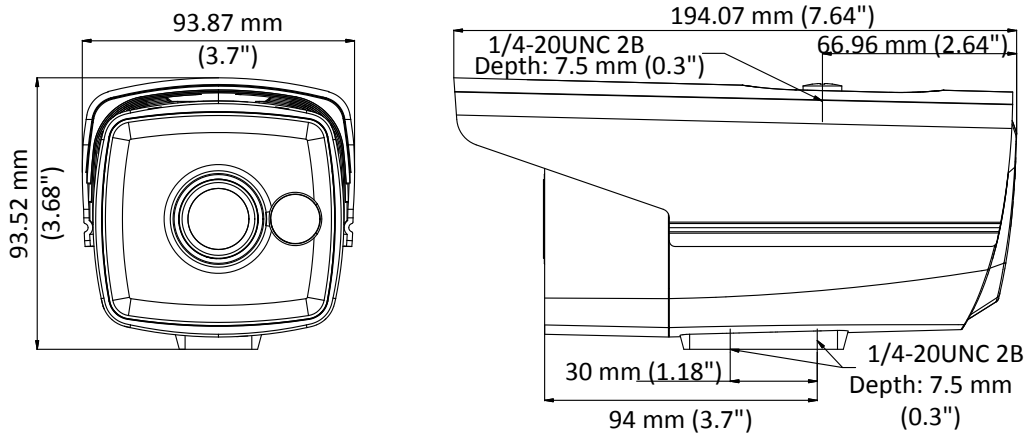

Dimensions

Accessories

DS-1298ZJ (Standard)
Wall Mounting Bracket

DS-1292ZJ (Optional)
Wall Mounting Bracket

DS-1296ZJ (Optional)
Wall Mounting Bracket

DS-1299ZJ (Optional)
Pendant Mounting Bracket

Distributed by