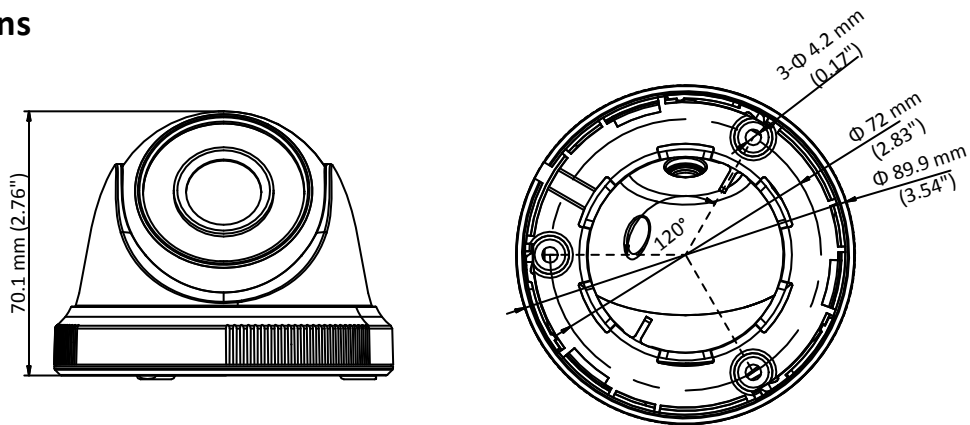

Dimensions