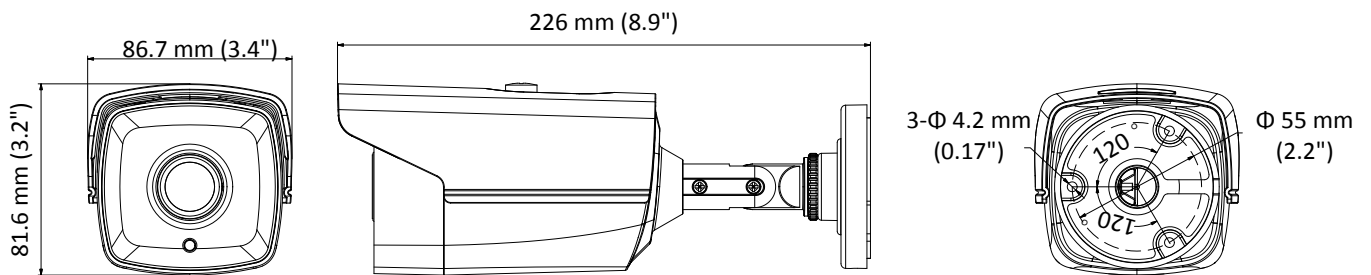

Dimensions