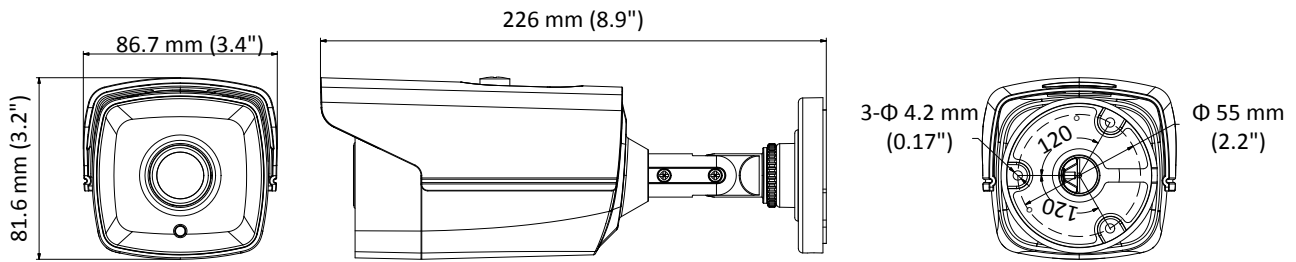

Dimensions