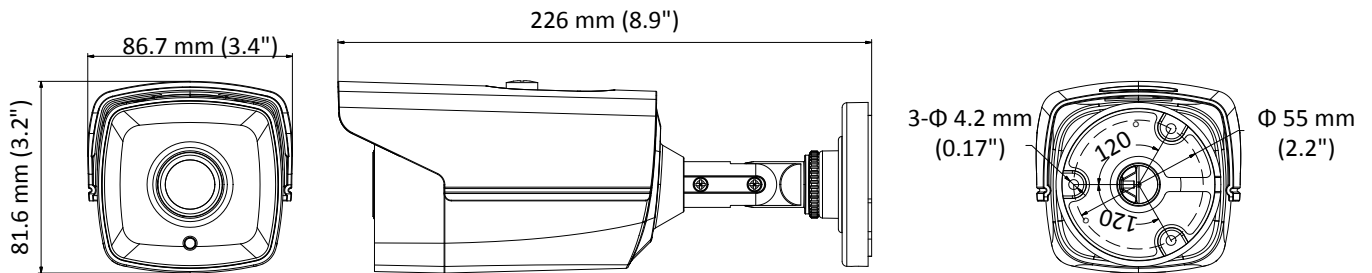

### Key Features

- 2 megapixel high performance CMOS
- Analog HD output, up to 1080p resolution
- Day/Night switch
- Smart IR
- Up to 80 m IR distance
- Switchable TVI/AHD/CVI/CVBS
- IP66

## Specifications

<b>Camera</b>	
Image Sensor	2MP CMOS image sensor
Signal System	PAL/NTSC
Effective Pixels	1920 (H) × 1080 (V)
Min. illumination	0.01 Lux@(F1.2,AGC ON), 0 Lux with IR
Shutter Time	1/25 (1/30) s to 1/50,000 s
Lens	3.6 mm (6 mm, 8 mm, 12 mm, 16 mm optional)
	Field of view: 82.2° (3.6 mm), 54° (6 mm), 37.7° (8 mm), 24.2° (12 mm), 18.8° (16 mm)
Lens Mount	M12
Day & Night	ICR
Angle Adjustment	Pan: 0° to 360°, Tilt: 0° to 180°, Rotation: 0° to 360°
Synchronization	Internal synchronization
Video Frame Rate	1080p@25fps/1080p@30fps
HD Video Output	1 analog HD output
S/N Ratio	>62 dB
<b>General</b>	
Operating Conditions	-40 °C to 60 °C (-40 °F to 140 °F), Humidity: 90% or less (non-condensation)
Power Supply	12 V DC ± 15%
Power Consumption	Max. 6 W
Protection Level	IP66
IR Range	Up to 80 m
Dimensions	86.7 mm × 81.6 mm × 226 mm(3.4" × 3.2" × 8.9")
Weight	430 g (0.95 lb.)

## Dimensions